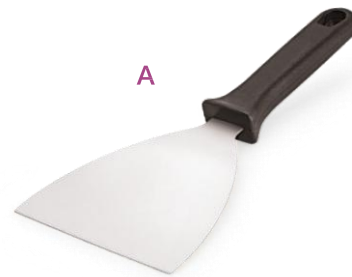

A Espátula triangular.

Scraper triangle. (Four Size)

Espátula triangular.

Spatule triangulaire.